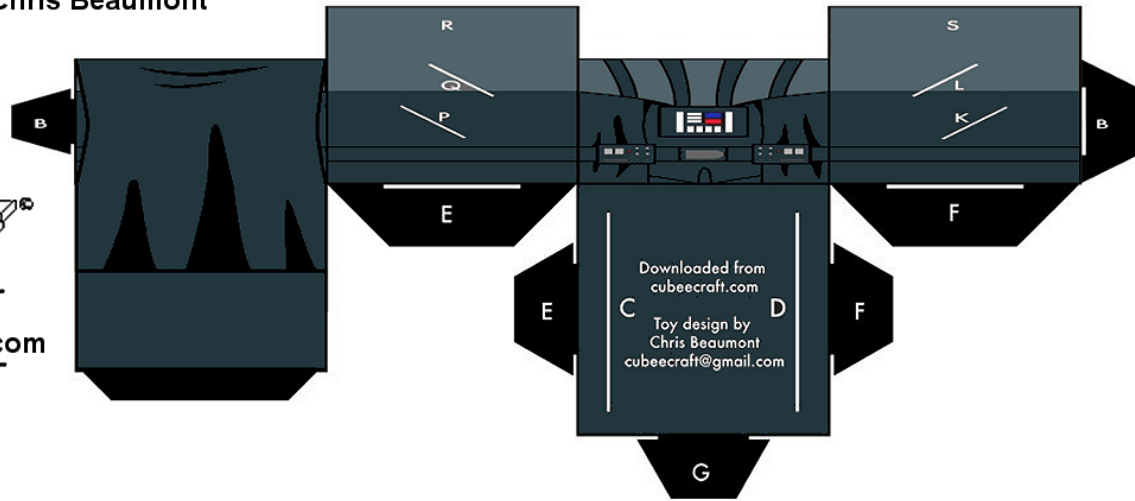

**STEWIE GRIFFIN
AS DARTH VADER
FROM THE
FAMILY GUY
STAR WARS
TRILOGY**

Modified from original
Darth Vader design
by Chris Beaumont

Carefully cut out the 5
shapes on this page.
Use a hobby knife to slit
the white lines
labeled with letters.
Tape and glue are not
necessary. Thicker paper is
recommended.

STEWIE GRIFFIN AS DARTH VADER FROM THE FAMILY GUY STAR WARS TRILOGY

Modified from original
Darth Vader design
by Chris Beaumont

Artist: Nicholas Roche

Website: njr75003.deviantart.com

Carefully cut out the 4
shapes on this page.
Use a hobby knife to slit
the white lines
labeled with letters.
Tape and glue are not
necessary. Thicker paper is
recommended.