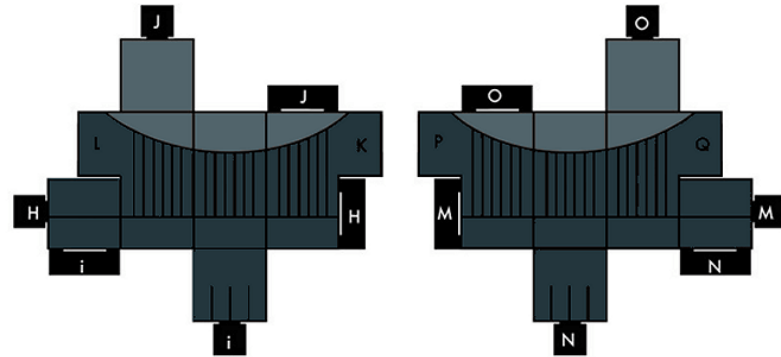

**STEWIE GRIFFIN
AS DARTH VADER
FROM THE
FAMILY GUY
STAR WARS
TRILOGY**

Modified from original
Darth Vader design
by Chris Beaumont

Carefully cut out the 5
shapes on this page.
Use a hobby knife to slit
the white lines
labeled with letters.
Tape and glue are not
necessary. Thicker paper is
recommended.

STEWIE GRIFFIN AS DARTH VADER FROM THE FAMILY GUY STAR WARS TRILOGY

Modified from original
Darth Vader design
by Chris Beaumont

Artist: Nicholas Roche

Website: njr75003.deviantart.com

Carefully cut out the 4
shapes on this page.
Use a hobby knife to slit
the white lines
labeled with letters.
Tape and glue are not
necessary. Thicker paper is
recommended.