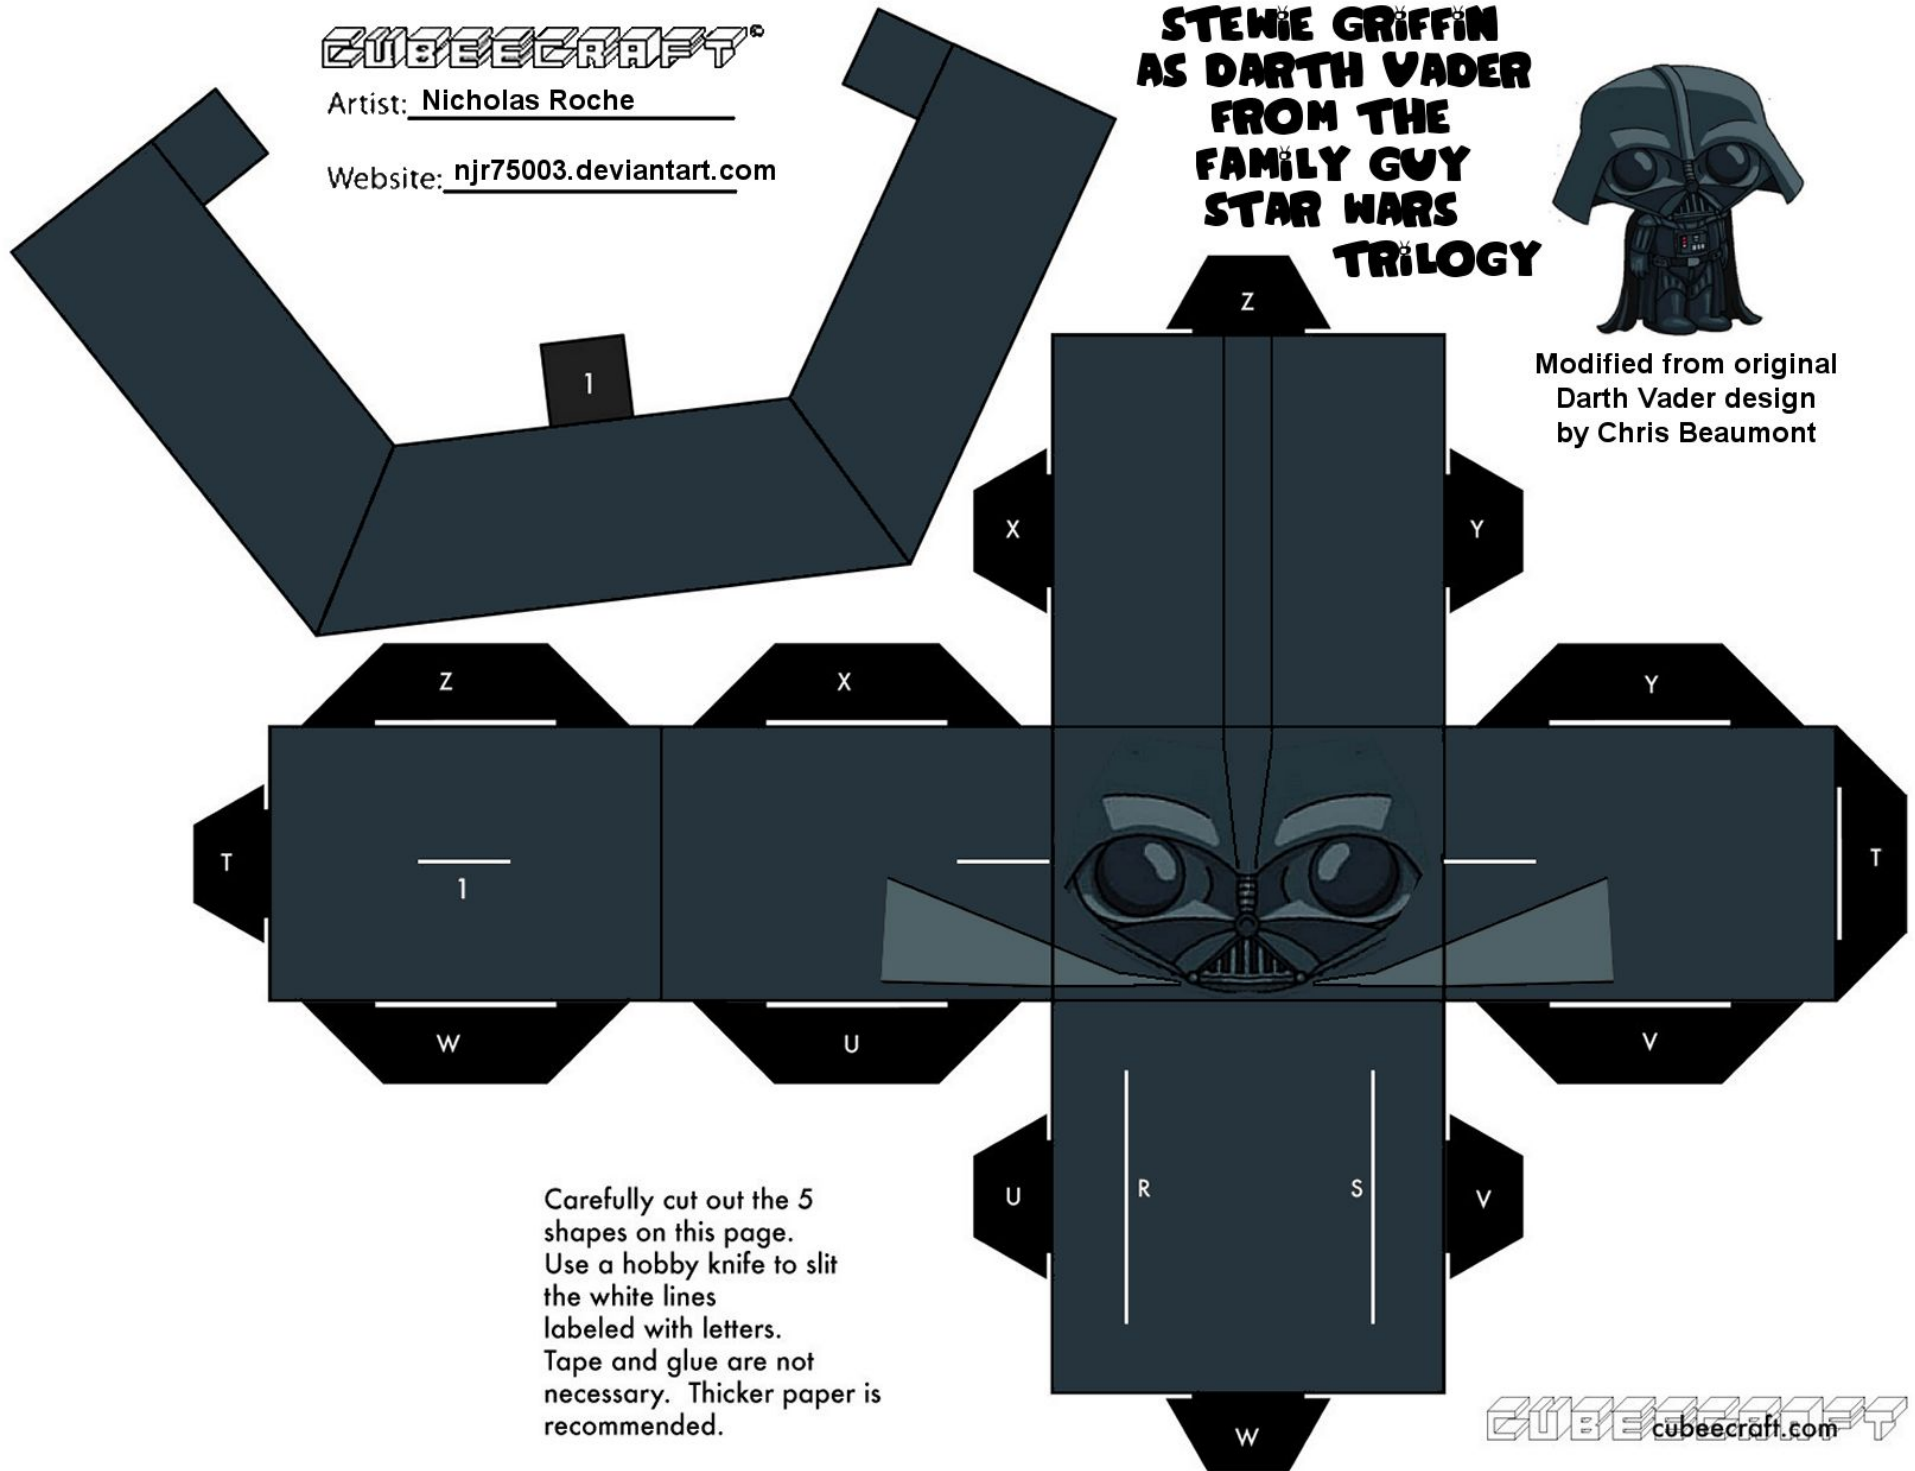

**STEWIE GRIFFIN
AS DARTH VADER
FROM THE
FAMILY GUY
STAR WARS
TRILOGY**

Modified from original
Darth Vader design
by Chris Beaumont

Carefully cut out the 5
shapes on this page.
Use a hobby knife to slit
the white lines
labeled with letters.
Tape and glue are not
necessary. Thicker paper is
recommended.

STEWIE GRIFFIN AS DARTH VADER FROM THE FAMILY GUY STAR WARS TRILOGY

Modified from original
Darth Vader design
by Chris Beaumont

Artist: Nicholas Roche

Website: njr75003.deviantart.com

Carefully cut out the 4
shapes on this page.
Use a hobby knife to slit
the white lines
labeled with letters.
Tape and glue are not
necessary. Thicker paper is
recommended.