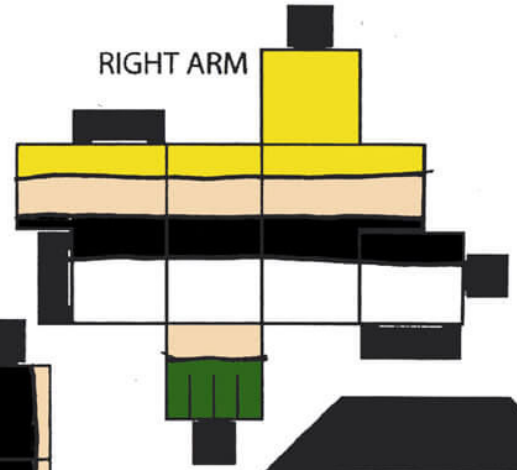

Artist: Joshua Wolf

Character: Phantom Lady (Stormy Knight)  
& Doll Man (Lester Colt)

For more Cubee Designs, go to:  
[theflyingdachshund.deviantart.com](http://theflyingdachshund.deviantart.com)  
or  
[theflyingdachshund.blogspot.com](http://theflyingdachshund.blogspot.com)

HEAD

RIGHT ARM

LEGS

TORSO

LEFT ARM

contact: [cubecraft@gmail.com](mailto:cubecraft@gmail.com)