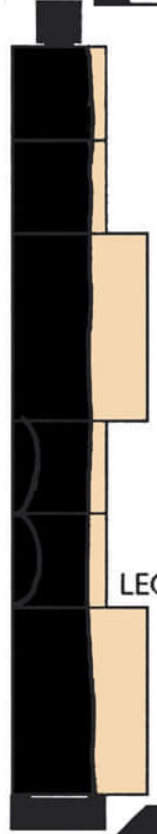

Artist: Joshua Wolf

Character: Phantom Lady (Stormy Knight)  
& Doll Man (Lester Colt)

For more Cubee Designs, go to:  
[theflyingdachshund.deviantart.com](http://theflyingdachshund.deviantart.com)  
or  
[theflyingdachshund.blogspot.com](http://theflyingdachshund.blogspot.com)

HEAD

RIGHT ARM

LEGS

TORSO

LEFT ARM

contact: [cubecraft@gmail.com](mailto:cubecraft@gmail.com)