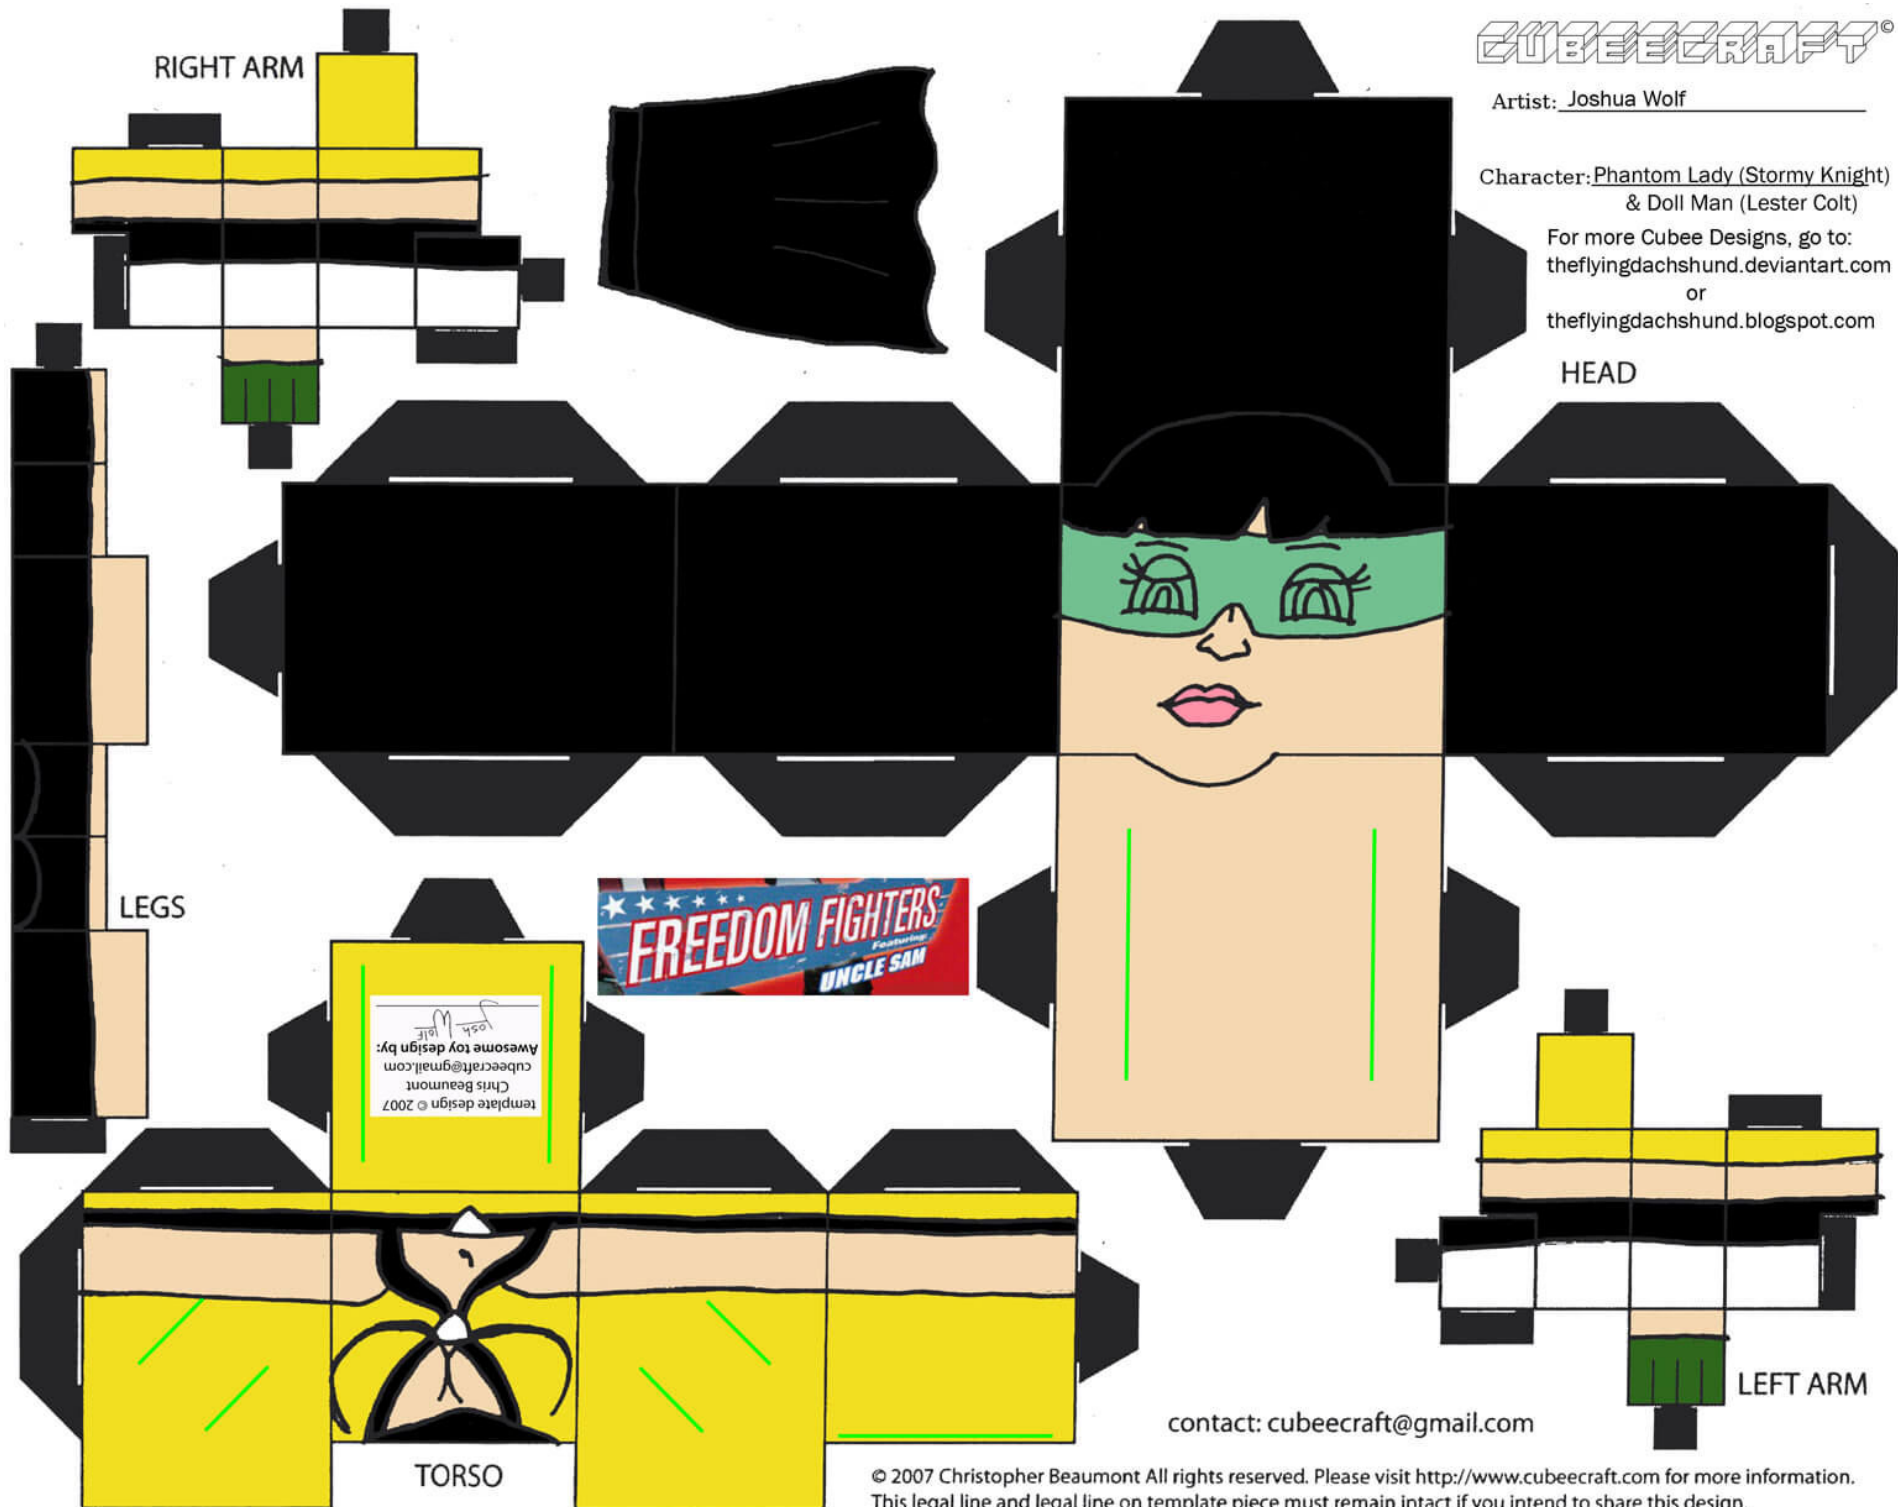

Artist: Joshua Wolf

Character: Phantom Lady (Stormy Knight)
& Doll Man (Lester Colt)

For more Cubee Designs, go to:
theflyingdachshund.deviantart.com
or
theflyingdachshund.blogspot.com

RIGHT ARM

HEAD

LEGS

template design © 2007
Chris Beaumont
cubecraft@gmail.com
Awesome toy design by:
Josh Wolf

LEFT ARM

TORSO

contact: cubecraft@gmail.com