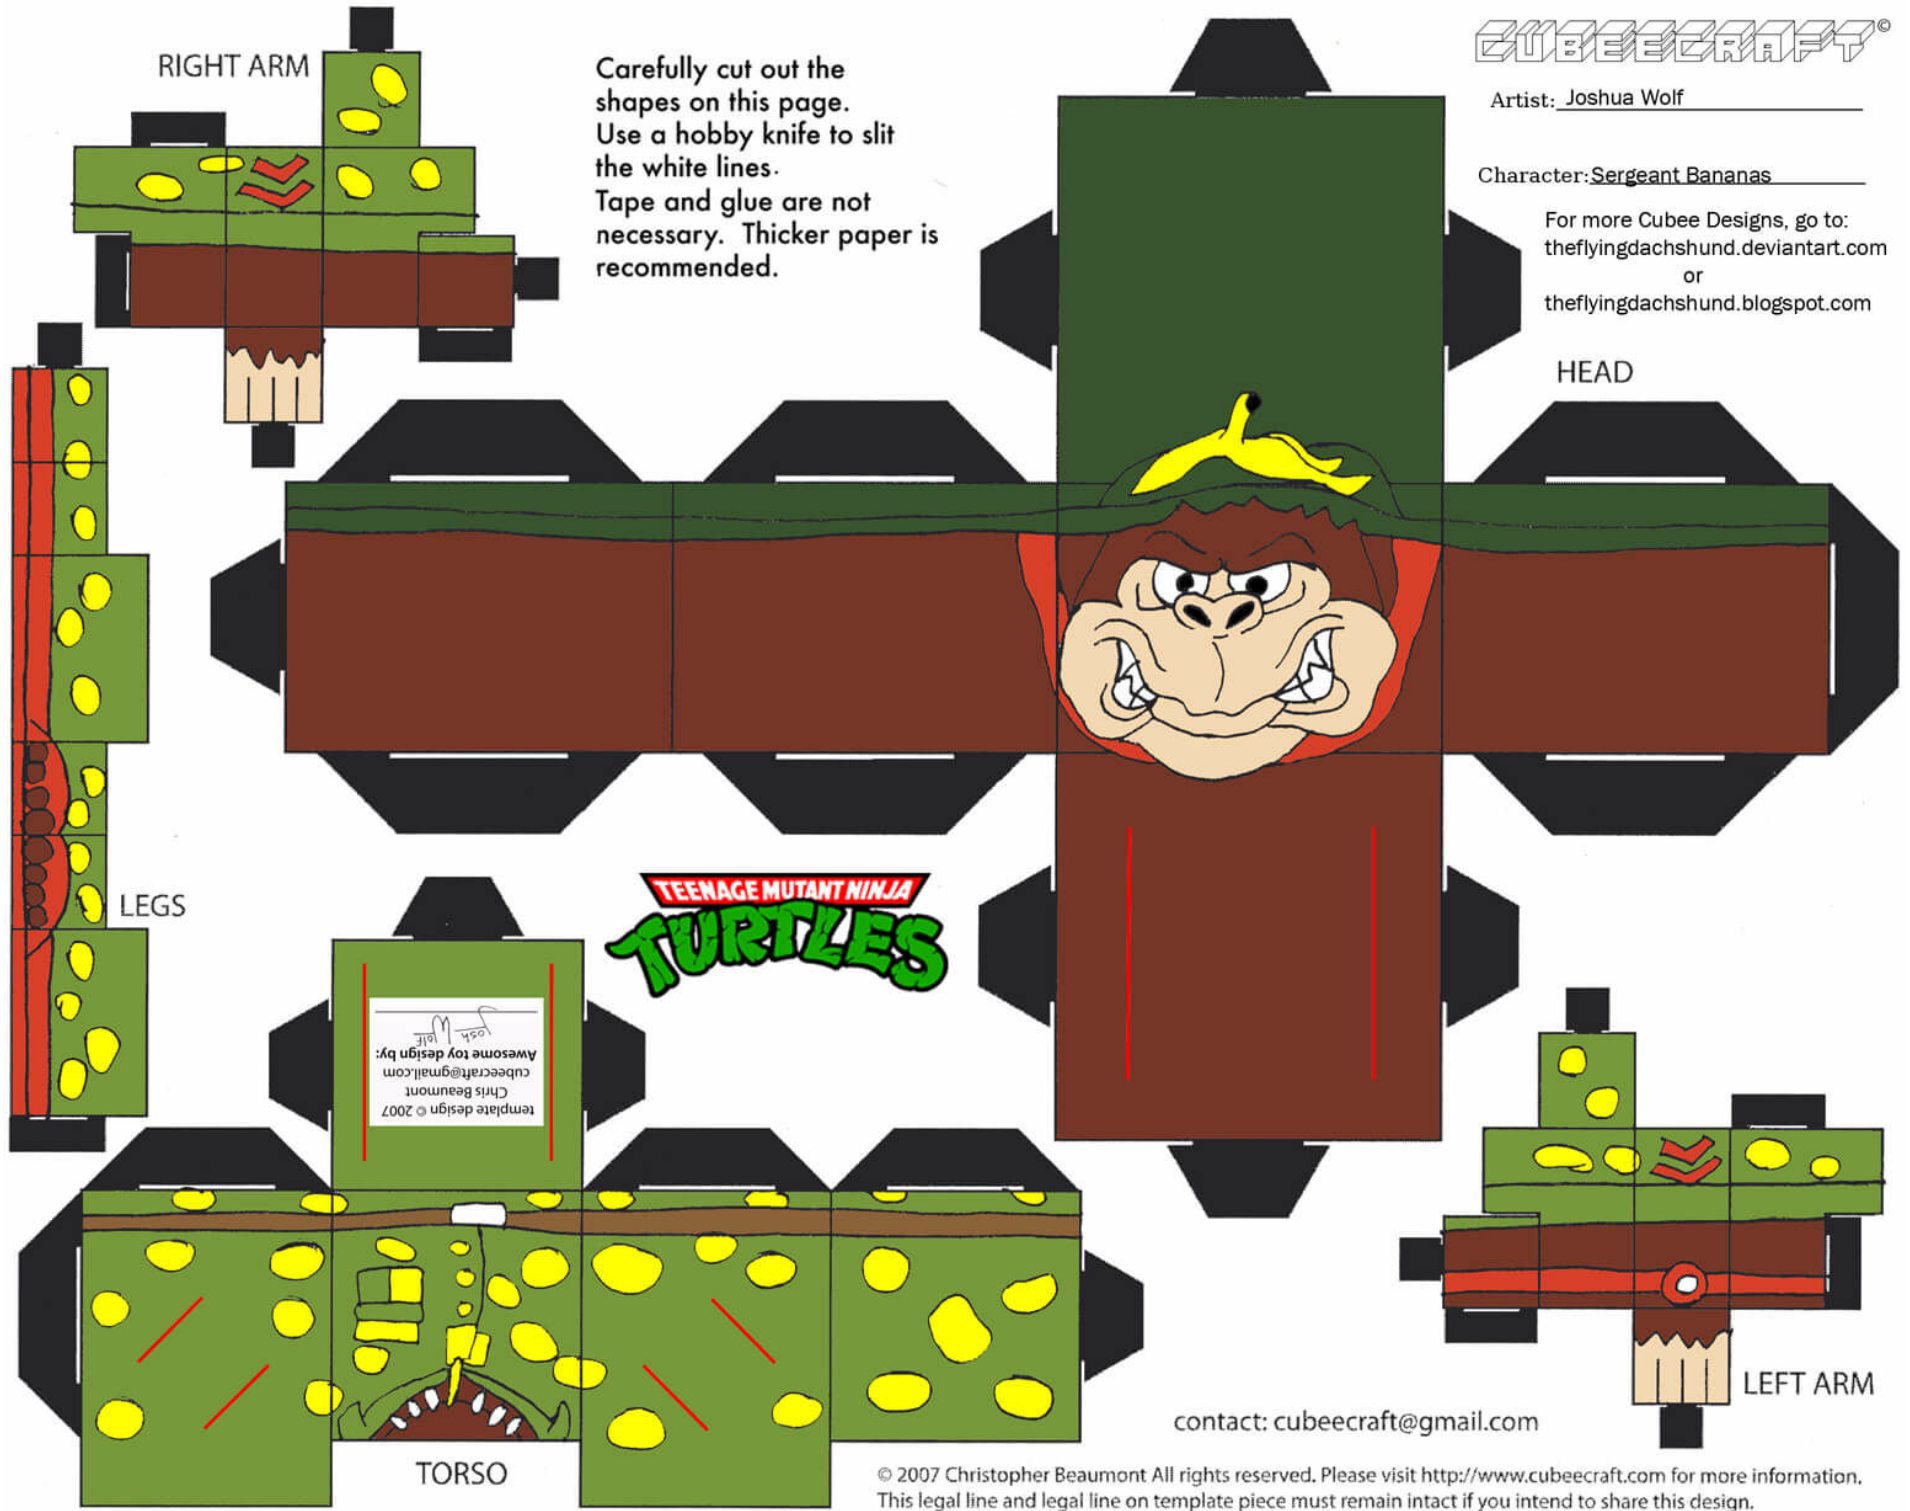

Artist: Joshua Wolf

Character: Sergeant Bananas

For more Cubee Designs, go to:
theflyingdachshund.deviantart.com
or
theflyingdachshund.blogspot.com

Carefully cut out the shapes on this page.
Use a hobby knife to slit the white lines.
Tape and glue are not necessary. Thicker paper is recommended.

HEAD

LEGS

TEENAGE MUTANT NINJA
TURTLES

template design © 2007
Chris Beaumont
cubecraft@gmail.com
Awesome toy design by:
Josh Wolf

TORSO

LEFT ARM

contact: cubecraft@gmail.com